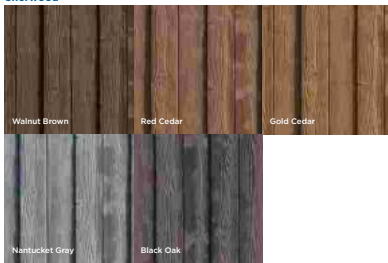

Colors and Textures Molded

Allegheny®

Sherwood