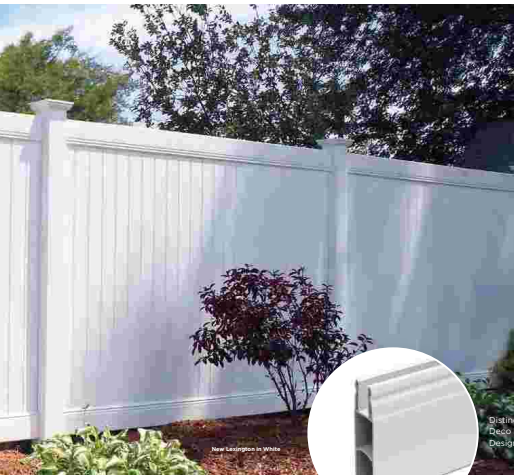

Distinctive
Deco Rail
Design

New Lexington in White