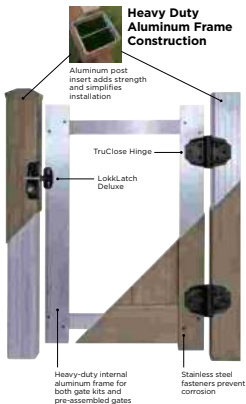

Bufftech offers a wide selection of residential gates designed to match all of our fence styles, in a choice of heights and widths. Beautiful and durable, Bufftech gates deliver easy installation and great performance. Choose from unassembled gate kits or pre-assembled gates that ship ready to install.