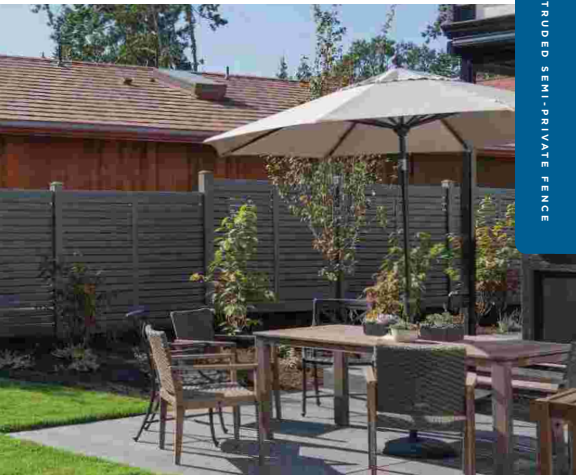

Cap Styles (shown in Sierra Blend)