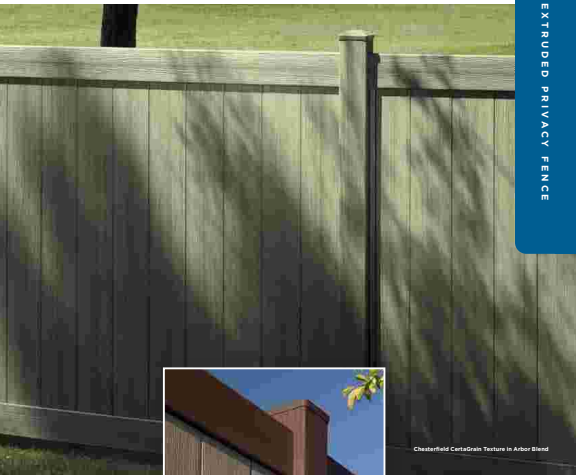

**Freedom to mix and match
post and picket colors.**

Chesterfield CertaGrain Texture in contrasting colors: Brazilian Blend posts and rails with Frontier Blend pickets.