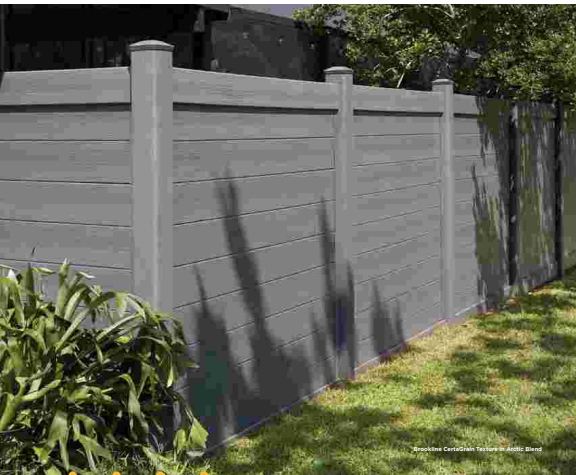

Brookline

Brookline CertaGrain Texture in Arctic Blend